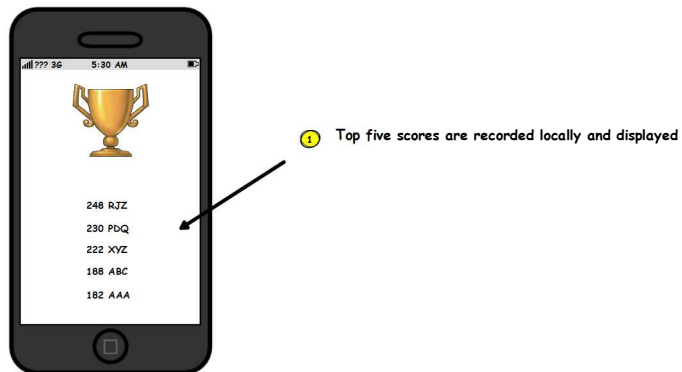

Memory Matrix

Main Screen

Options Screen

High Scores Screen

Game Screen