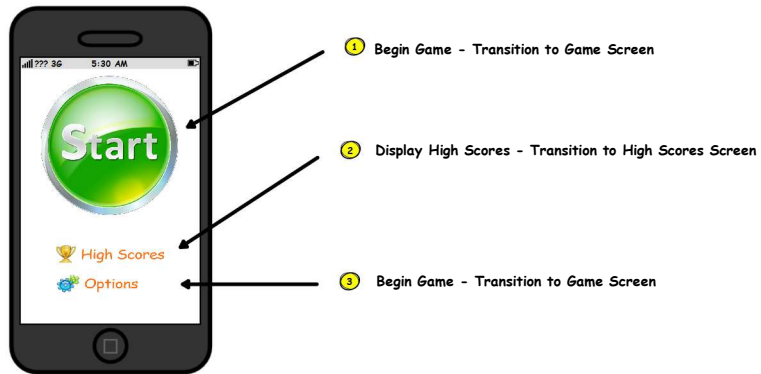

Memory Matrix

Main Screen

Options Screen

High Scores Screen

Game Screen